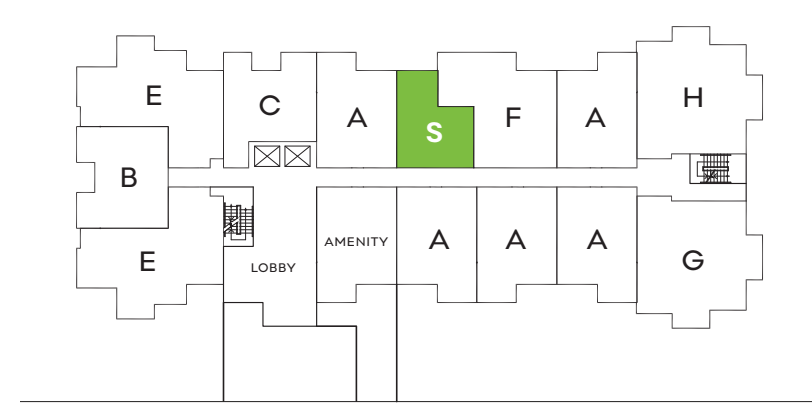

CENTRAL

IN THE HEART OF LONSDALE

PLAN S Studio

INTERIOR 468 SF
 EXTERIOR 110 SF
 TOTAL 578 SF

Level 1

Level 2-5

Level 6