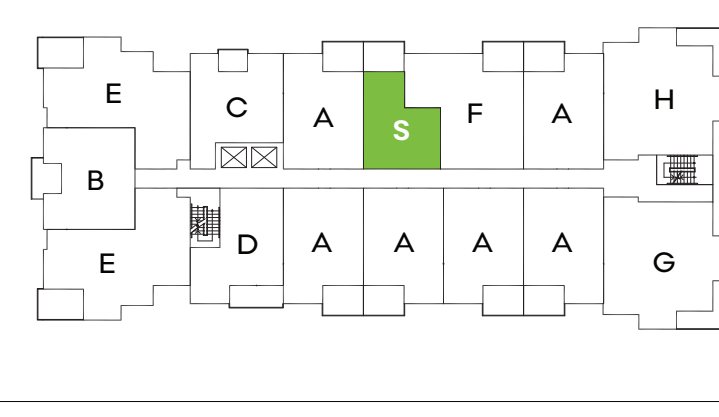

CENTRAL

IN THE HEART OF LONSDALE

PLAN S Studio

INTERIOR 468 SF
 EXTERIOR 110 SF
 TOTAL 578 SF

Level 1

Level 2-5

Level 6