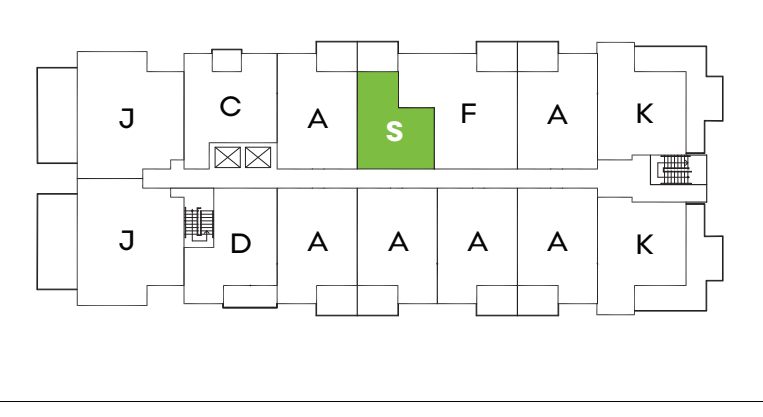

CENTRAL

IN THE HEART OF LONSDALE

PLAN S Studio

INTERIOR 468 SF
 EXTERIOR 110 SF
 TOTAL 578 SF

Level 1

Level 2-5

Level 6