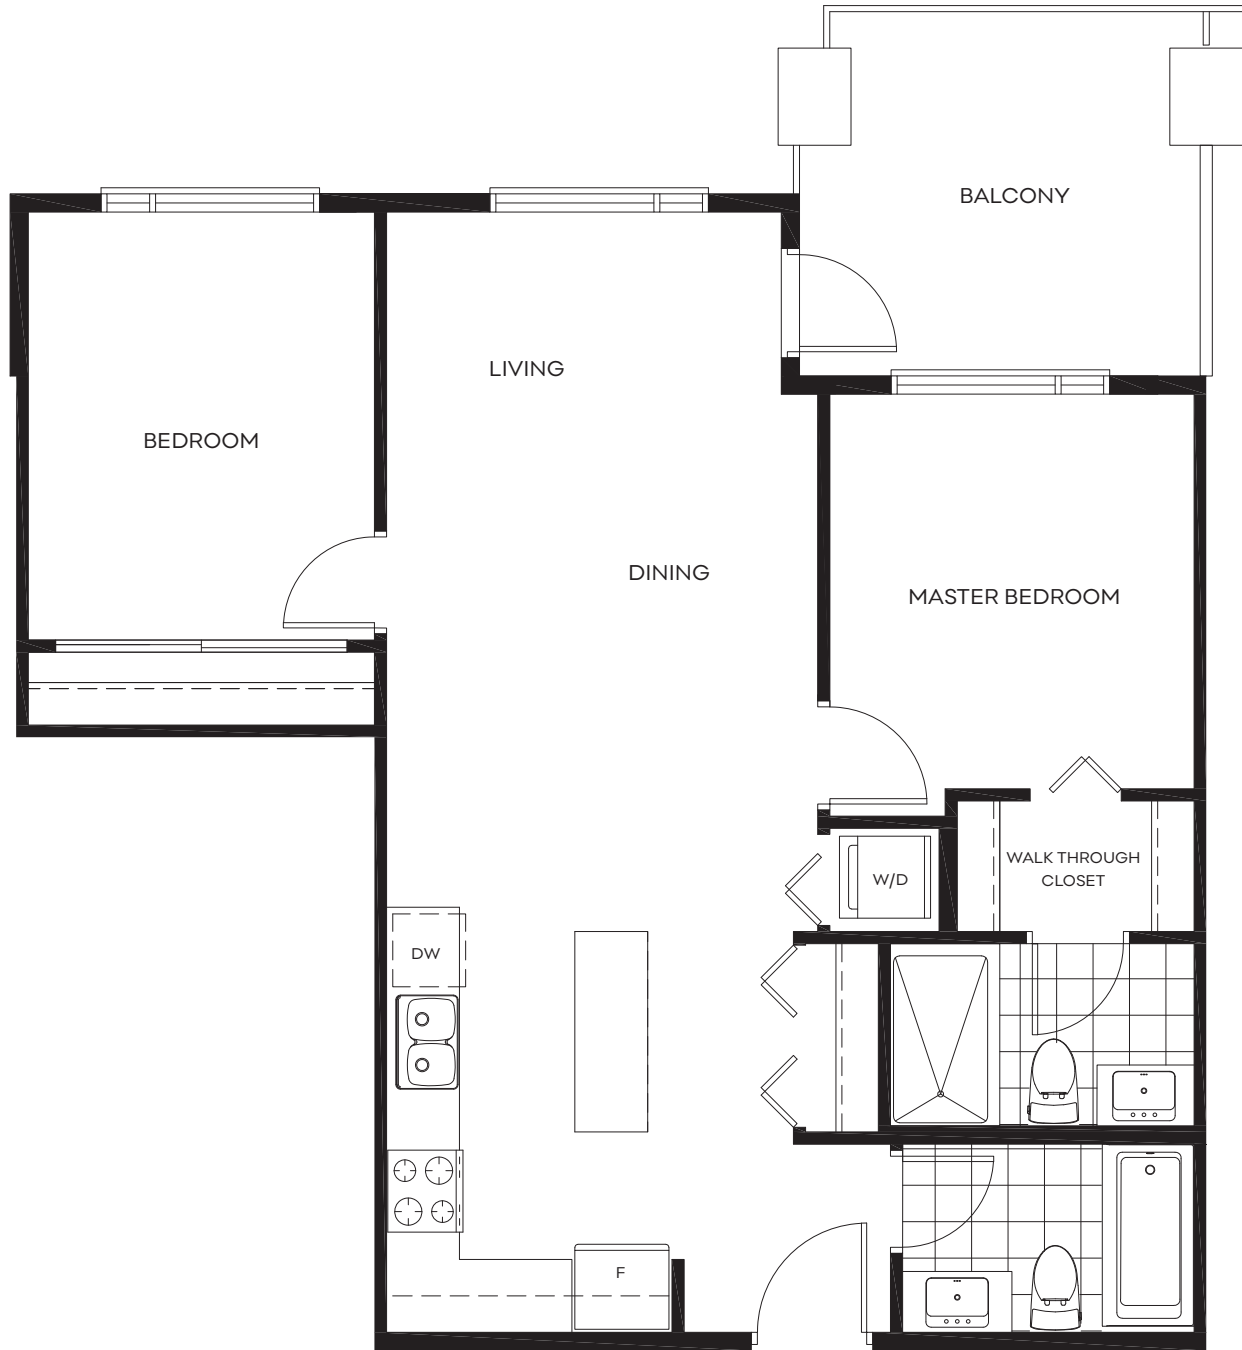

# CENTRAL

IN THE HEART OF LONSDALE

## PLAN F

2 Bed, 2 Bath

INTERIOR 816 SF

EXTERIOR 110 SF

TOTAL 926 SF

Level 1

Level 2-5

Level 6