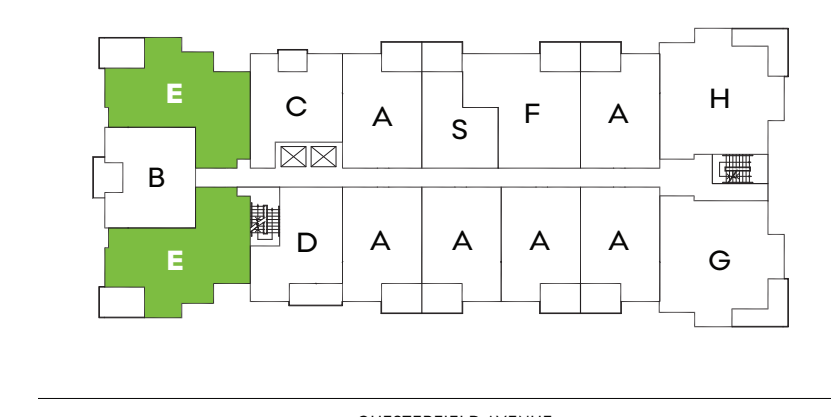

CENTRAL

IN THE HEART OF LONSDALE

PLAN E

2 Bed & Den, 2 Bath

INTERIOR 936 SF

EXTERIOR 94 SF

TOTAL 1,030 SF

Level 1

Level 2-5