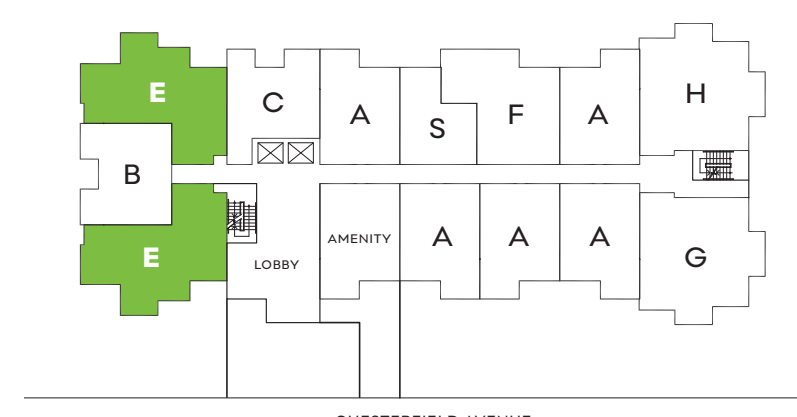

CENTRAL

IN THE HEART OF LONSDALE

PLAN E

2 Bed & Den, 2 Bath

INTERIOR 936 SF

EXTERIOR 94 SF

TOTAL 1,030 SF

Level 1

Level 2-5