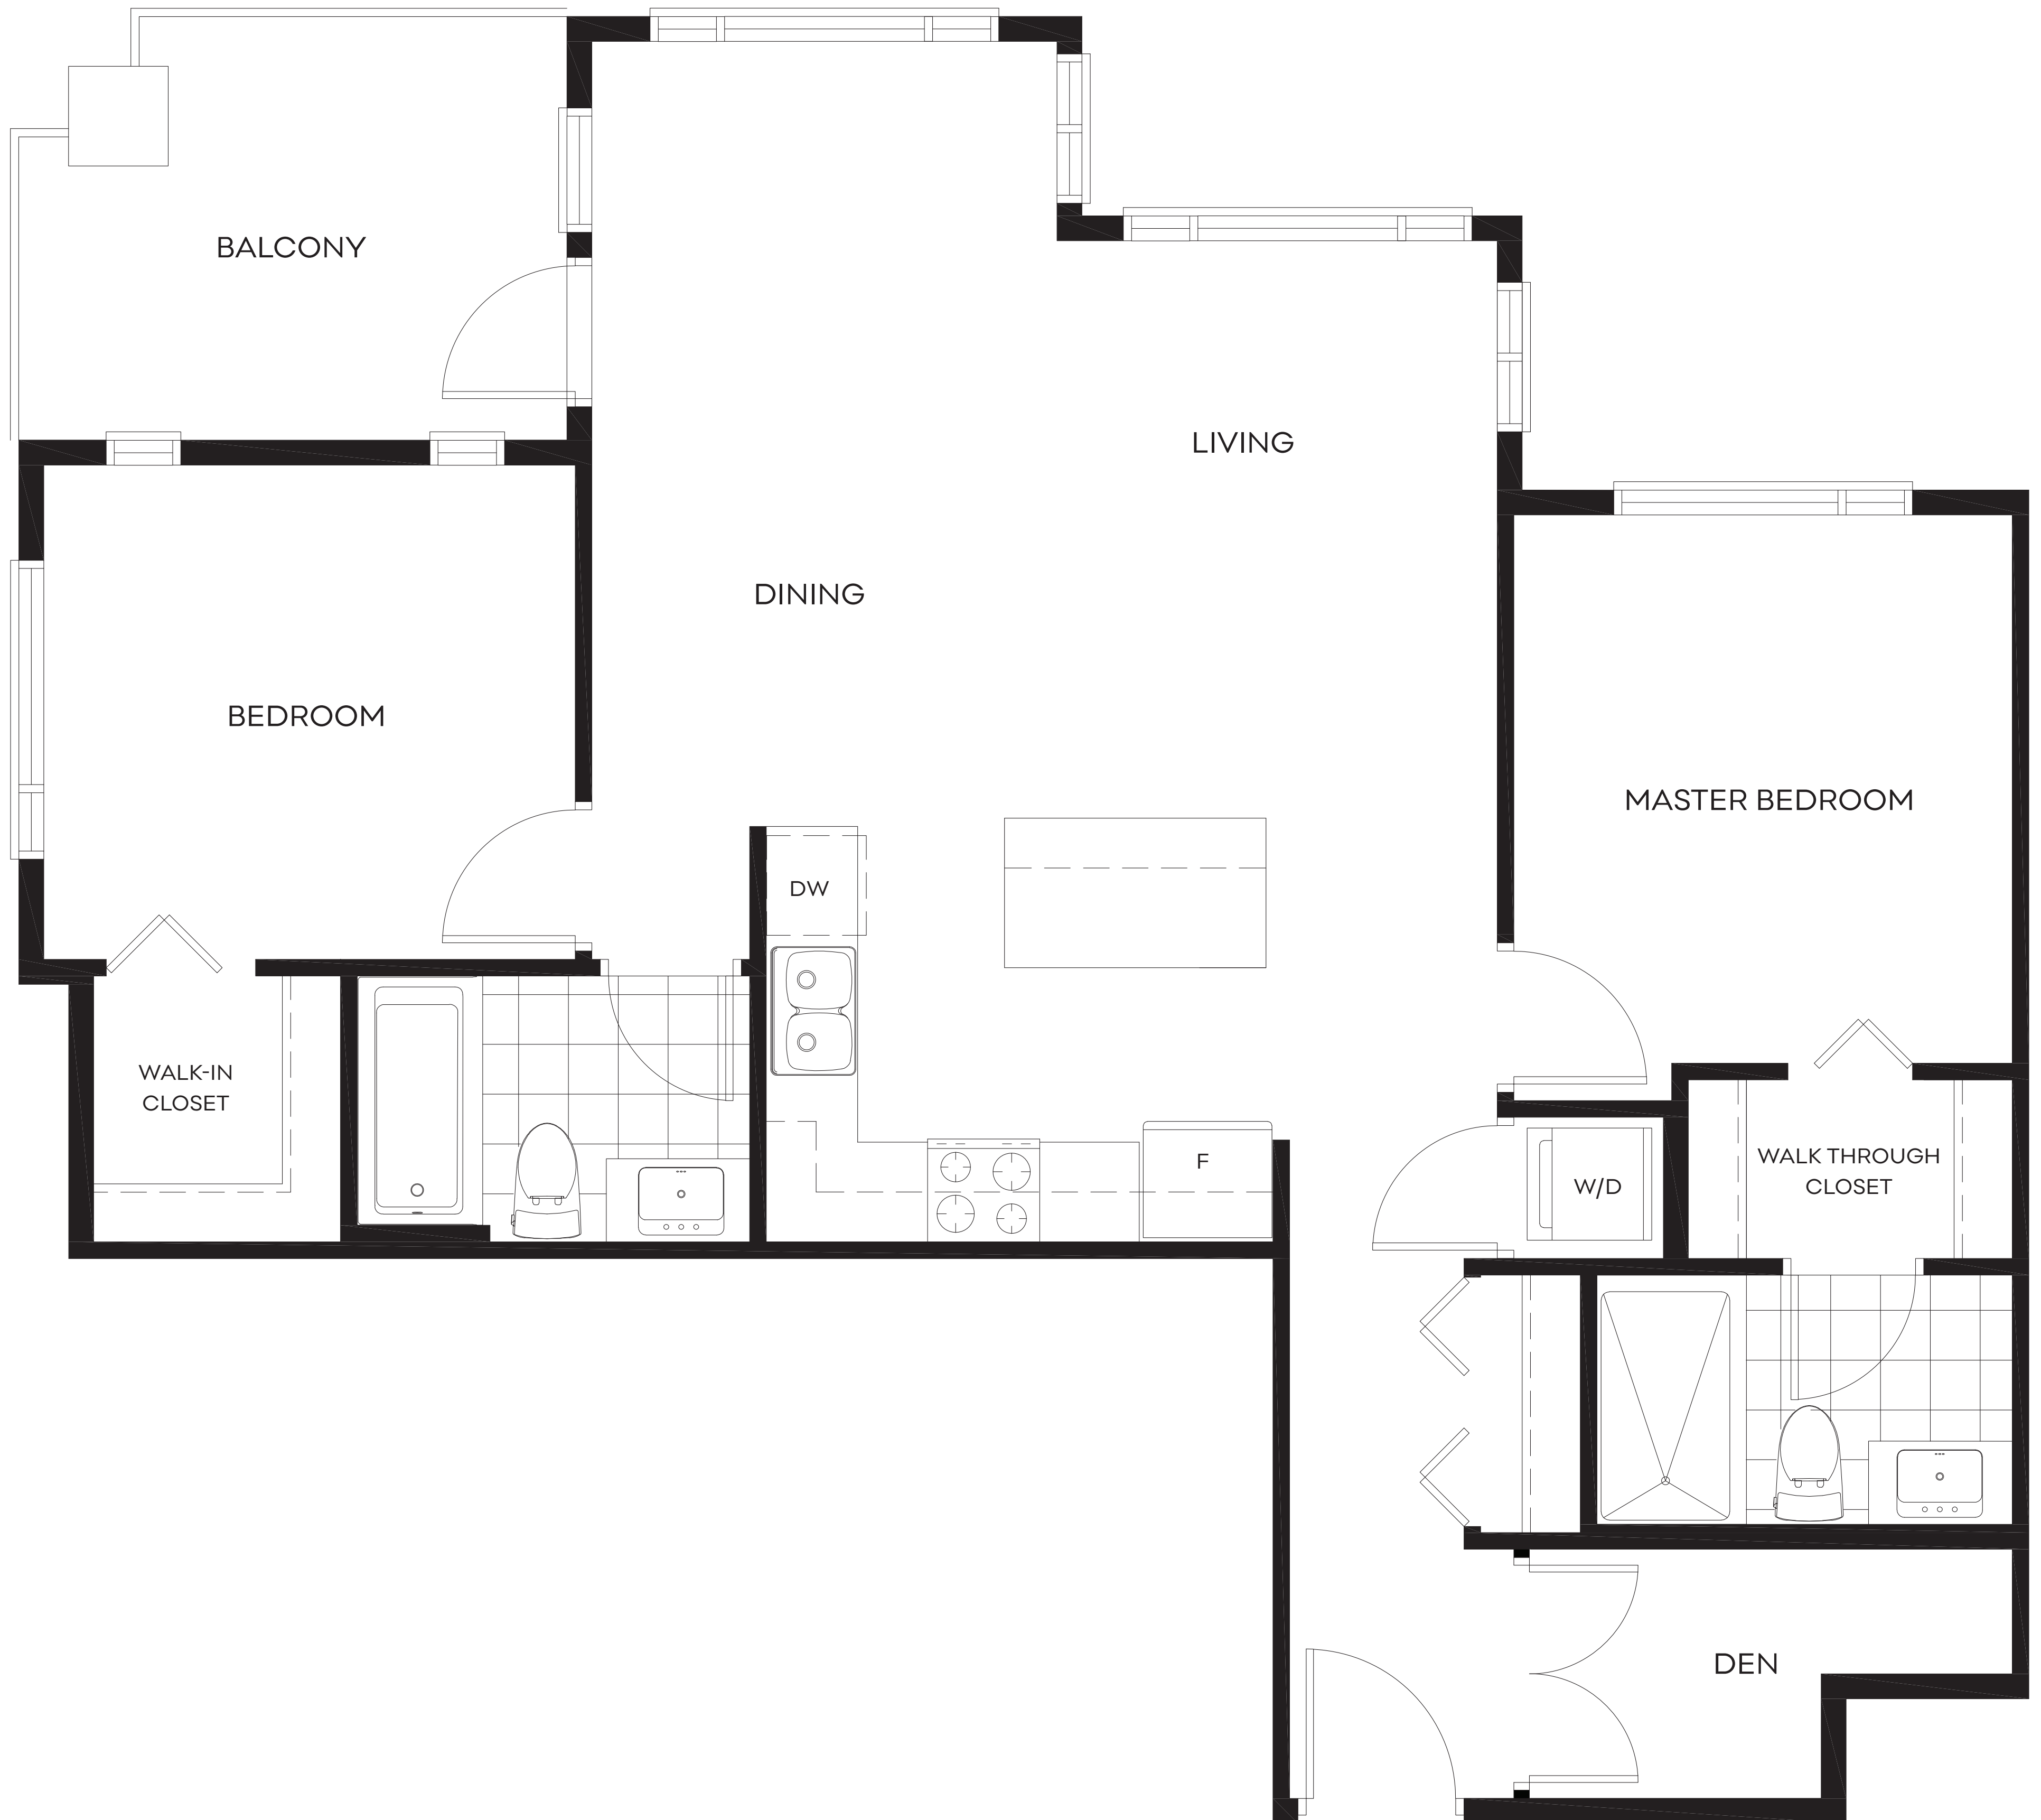

CENTRAL

IN THE HEART OF LONSDALE

PLAN E

2 Bed & Den, 2 Bath

INTERIOR 936 SF

EXTERIOR 94 SF

TOTAL 1,030 SF

Level 1

Level 2-5