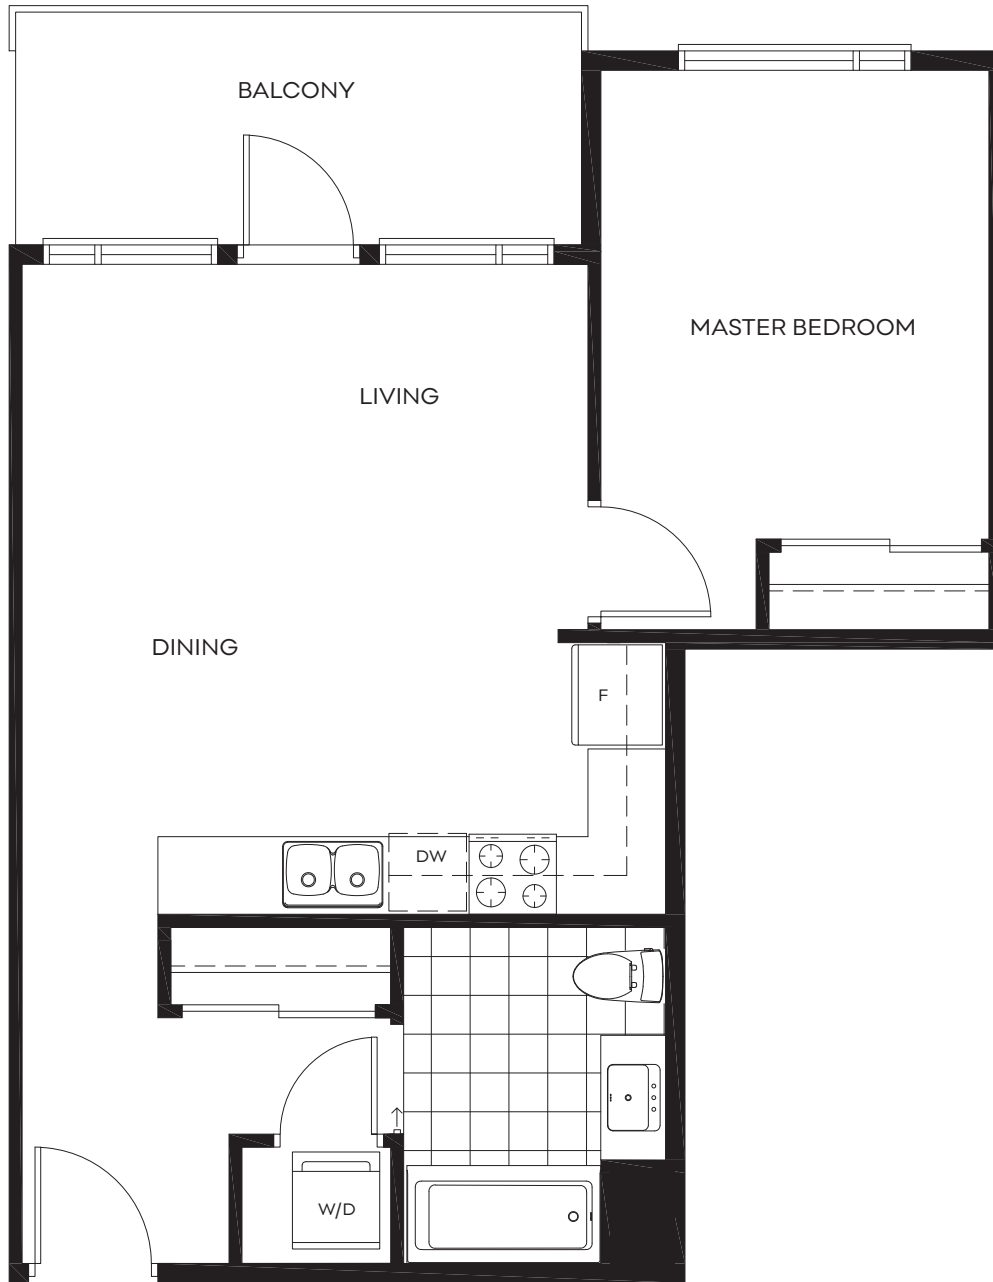

CENTRAL

IN THE HEART OF LONSDALE

PLAN D

1 Bed, 1 Bath

INTERIOR 605 SF

EXTERIOR 88 SF

TOTAL 693 SF

Level 2-5

Level 6