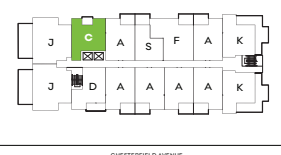

## PLAN C

1 Bed, 1 Bath

INTERIOR 637 SF

EXTERIOR 48 SF

TOTAL 685 SF

Level 1

Level 2-5

Level 6