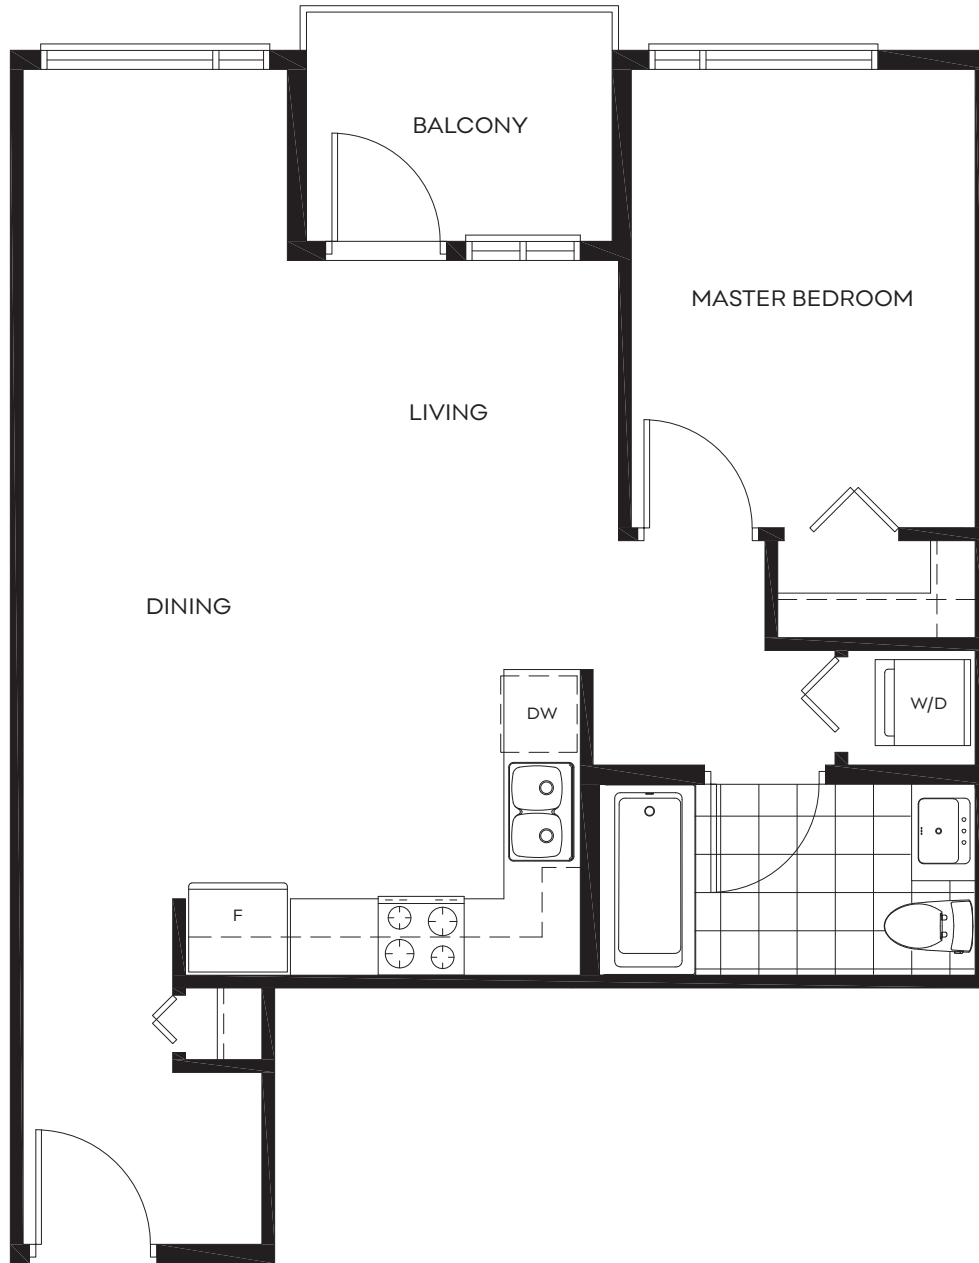

# CENTRAL

IN THE HEART OF LONSDALE

## PLAN C

1 Bed, 1 Bath

INTERIOR 637 SF

EXTERIOR 48 SF

TOTAL 685 SF

Level 1

Level 2-5

Level 6