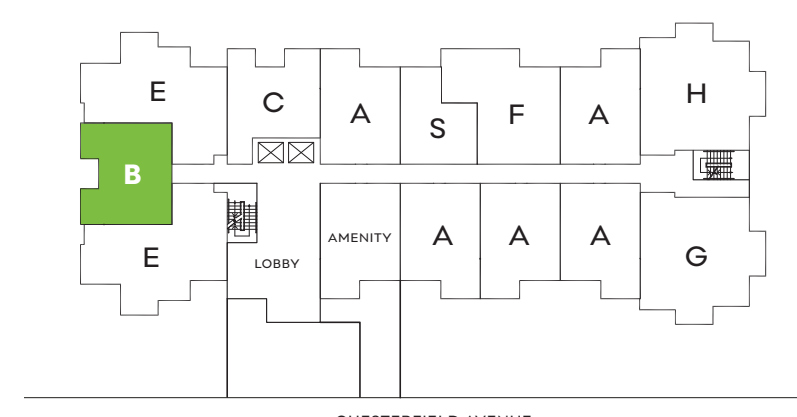

CENTRAL

IN THE HEART OF LONSDALE

PLAN B

1 Bed, 1 Bath

INTERIOR 661 SF

EXTERIOR 81 SF

TOTAL 742 SF

Level 1

Level 2-5