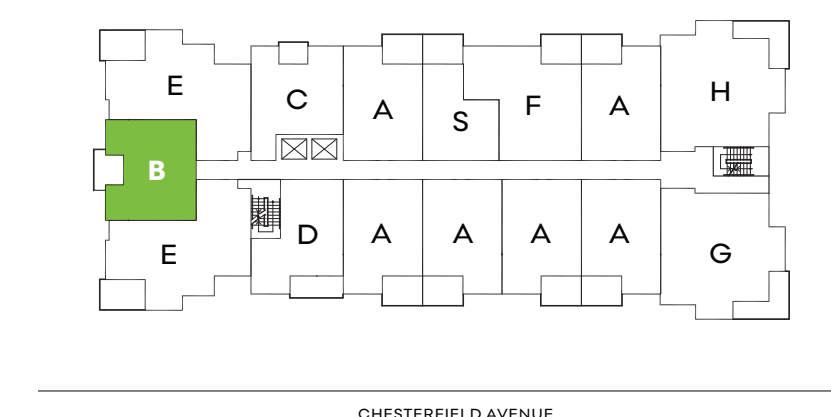

CENTRAL

IN THE HEART OF LONSDALE

PLAN B

1 Bed, 1 Bath

INTERIOR 661 SF

EXTERIOR 81 SF

TOTAL 742 SF

Level 1

Level 2-5