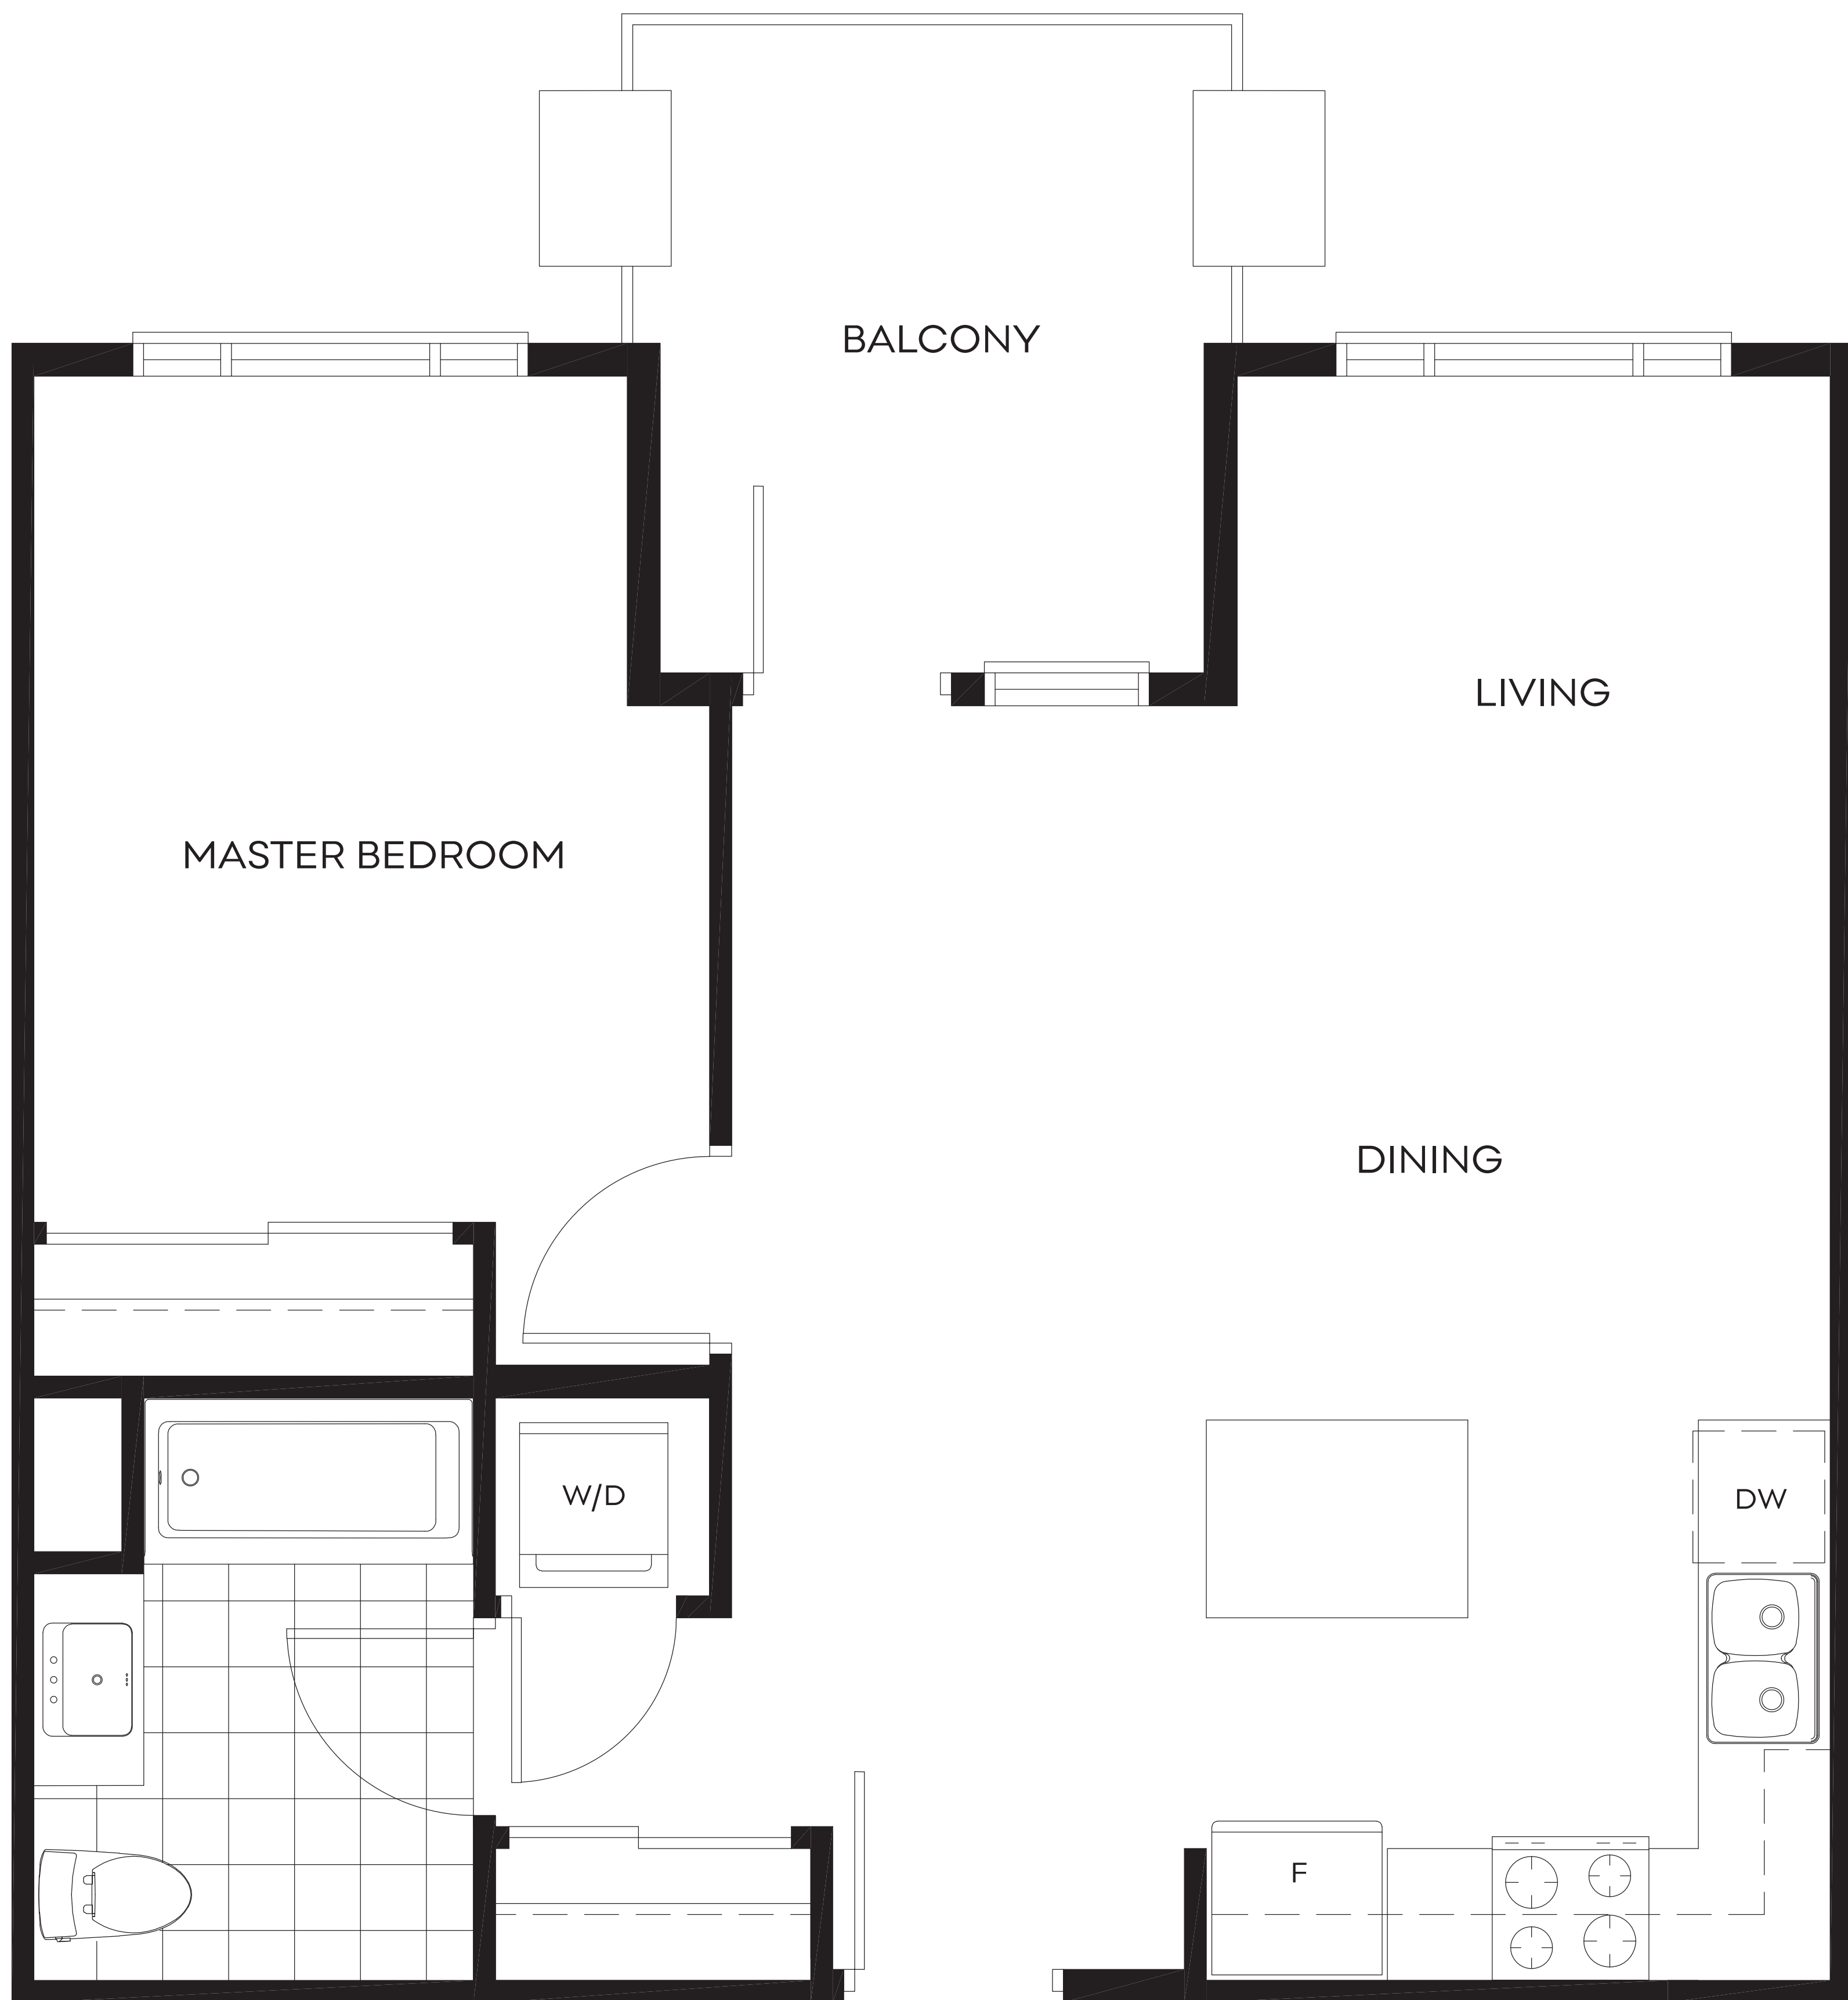

CENTRAL

IN THE HEART OF LONSDALE

PLAN B

1 Bed, 1 Bath

INTERIOR 661 SF

EXTERIOR 81 SF

TOTAL 742 SF

Level 1

Level 2-5