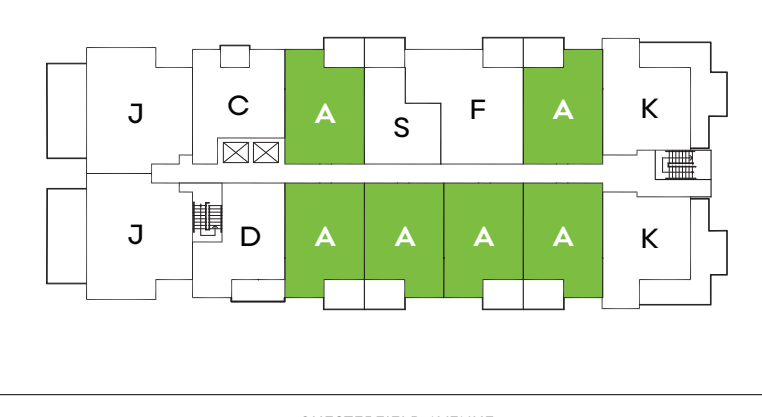

## PLAN A

1 Bed + Den, 1 Bath

INTERIOR 642 SF  
EXTERIOR 110 SF  
TOTAL 752 SF

Level 1

Level 2-5

Level 6