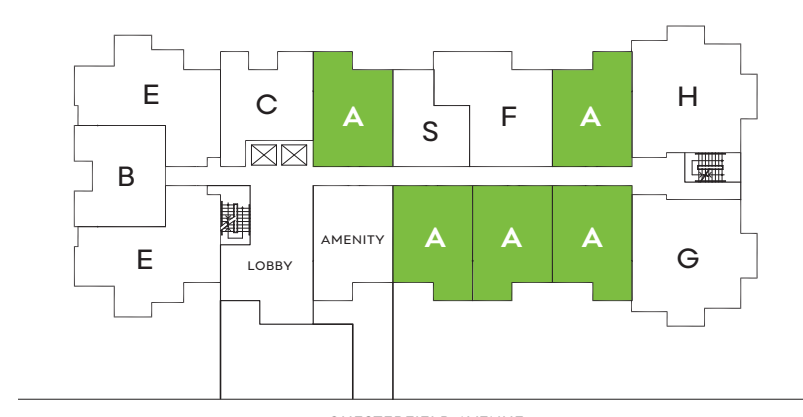

# CENTRAL

IN THE HEART OF LONSDALE

## PLAN A

1 Bed + Den, 1 Bath

INTERIOR 642 SF  
EXTERIOR 110 SF  
TOTAL 752 SF

Level 1

Level 2-5

Level 6