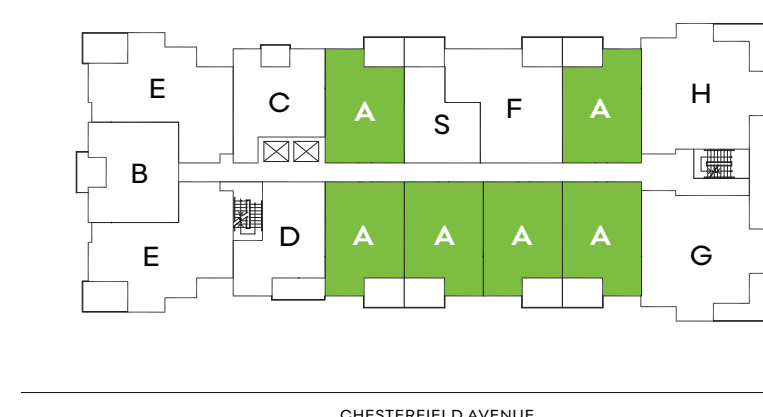

## PLAN A

1 Bed + Den, 1 Bath

INTERIOR 642 SF  
EXTERIOR 110 SF  
TOTAL 752 SF

Level 1

Level 2-5

Level 6